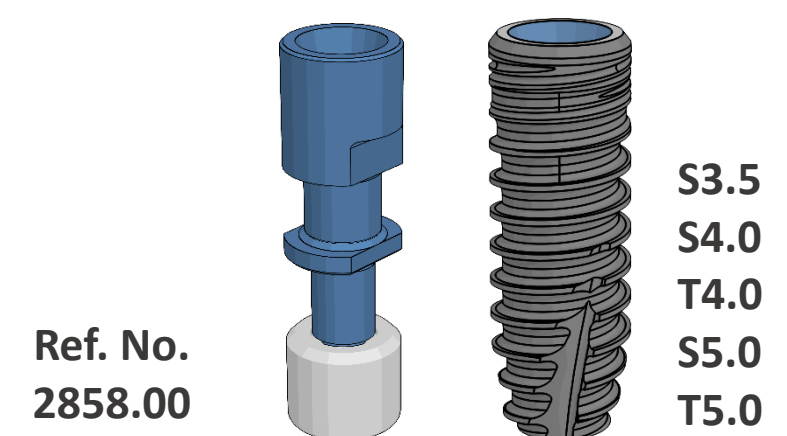

3shape

LASAK BioniQ QR 3shape library structure

**LASAK\_BioniQ\_(one piece).dme**

BioniQ\_QR    BioniQ\_QR\_NI    BioniQ\_QR\_B

**Manufactured only by LASAK**  
**LASAK\_BioniQ\_(one piece).dme**

For more information, see our video called „How to import LASAK implant library to 3Shape.flv.“

### LASAK BioniQ QN 3shape library structure