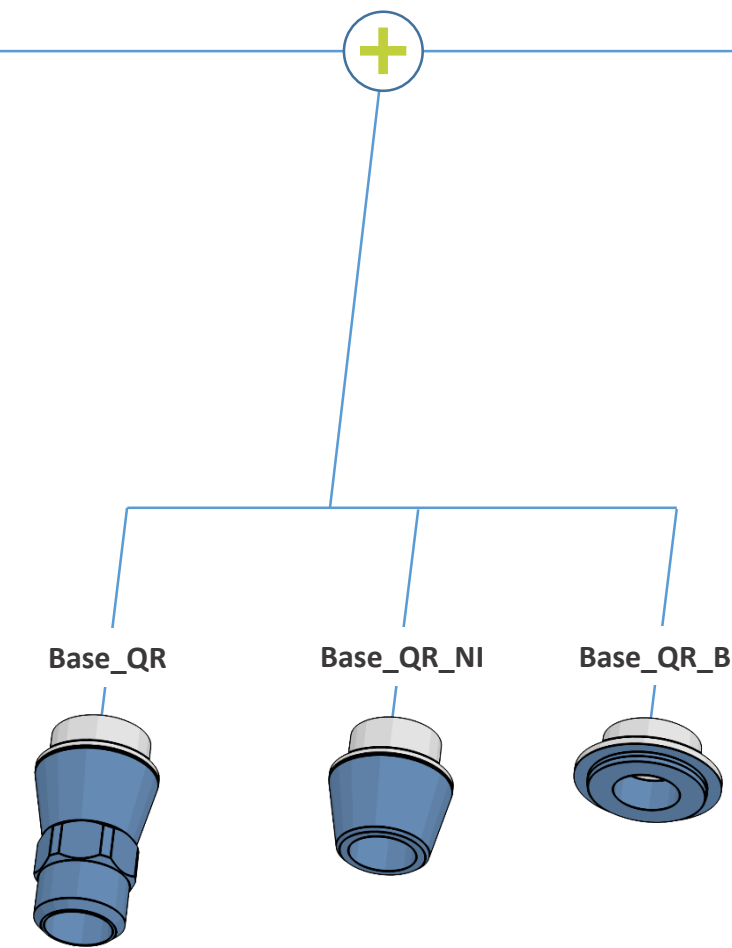

3shape

LASAK BioniQ QR 3shape library structure

**LASAK\_BioniQ\_(one piece).dme**

BioniQ\_QR    BioniQ\_QR\_NI    BioniQ\_QR\_B

**Manufactured only by LASAK**  
**LASAK\_BioniQ\_(one piece).dme**

For more information, see our video called „How to import LASAK implant library to 3Shape.flv.“

### LASAK BioniQ QN 3shape library structure

#### Lasak\_library\_(one piece).dme